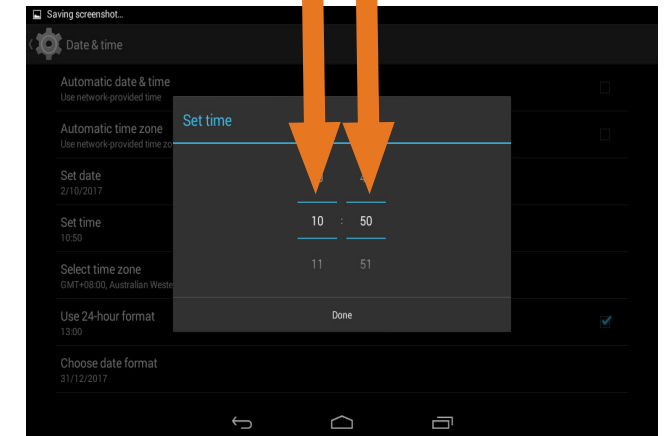

HOW TO CHANGE TIME ON JHUB TABLET

Select Application Icon

Select Settings Icon

Select Time and Date

Deselect Automatic Date & Time and Time Zone

Select Set Time

Scroll to set correct time