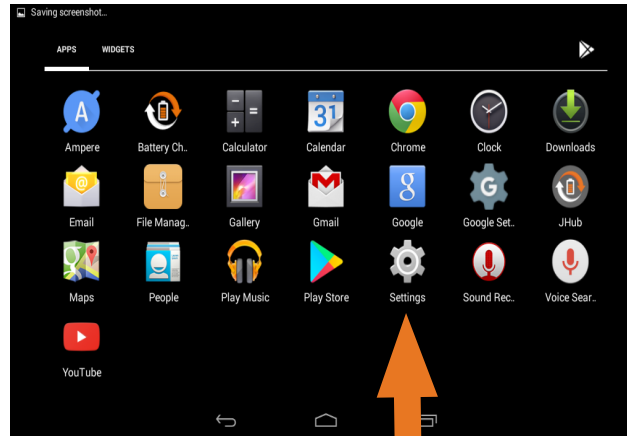

HOW TO CHANGE TIME ON JHUB TABLET

Select Application Icon

Select Settings Icon

Select Time and Date

Deselect Automatic Date & Time and Time Zone

Select Set Time

Scroll to set correct time