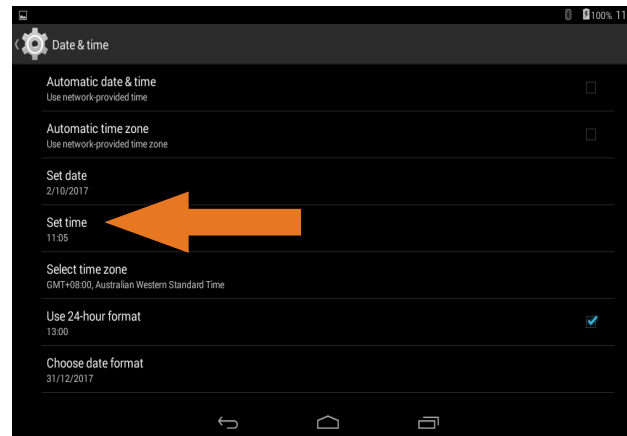

HOW TO CHANGE TIME ON JHUB TABLET

Select Application Icon

Select Settings Icon

Select Time and Date

Deselect Automatic Date & Time and Time Zone

Select Set Time

Scroll to set correct time