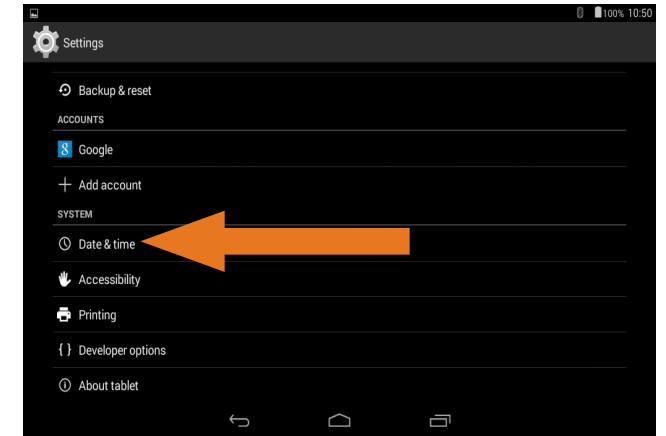

HOW TO CHANGE TIME ON JHUB TABLET

Select Application Icon

Select Settings Icon

Select Time and Date

Deselect Automatic Date & Time and Time Zone

Select Set Time

Scroll to set correct time