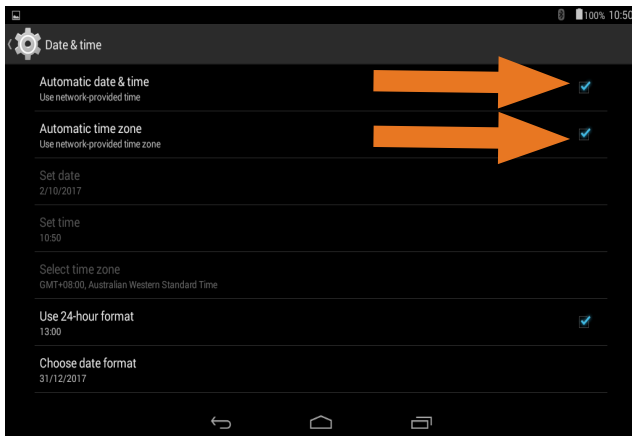

HOW TO CHANGE TIME ON JHUB TABLET

Select Application Icon

Select Settings Icon

Select Time and Date

Deselect Automatic Date & Time and Time Zone

Select Set Time

Scroll to set correct time