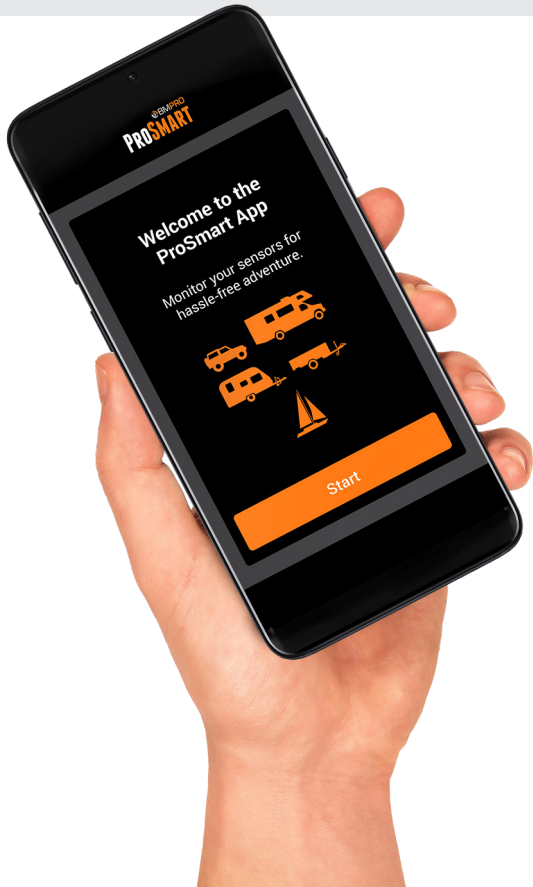

PROSMART

STARTER

POWERING YOUR ADVENTURES

ProSmart Starter is an entry level smart RV system that allows a greater number of travellers to improve the way they explore the great outdoors.

The system comes equipped with an app-based caravan battery monitor and provision to connect up to four water tanks.

Users can then build their own ProSmart system by adding additional Bluetooth sensors at a later stage, giving them a greater level of choice and freedom to decide which RV parameters they wish to monitor.

BUILD YOUR OWN SYSTEM

KEY FEATURES

-  Monitor up to 40 Bluetooth sensors
-  Connect 4 water tanks
-  Know your battery voltage
-  Fast & Easy DIY installation
-  Powered by 12V battery
-  Free app