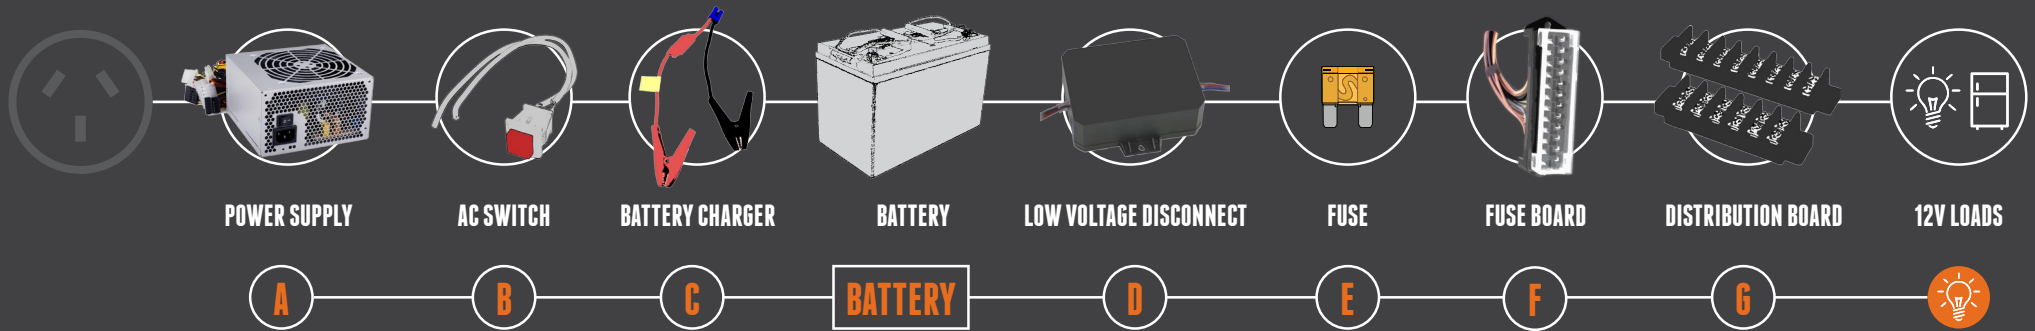

GENIUS IS AN ALL-IN-ONE, FULLY INTEGRATED BATTERY CHARGER & POWER SUPPLY, DESIGNED SPECIFICALLY FOR THE AUSTRALIAN RV MARKET.

THE OLD WAY

THE GENIUS WAY

$$A + B + C + D + E + F + G = \text{GENIUS}$$

BM PRO - 19 Henderson Rd, Knoxfield 3180, Victoria, Australia
 Phone +61 3 9763 0962 | Fax +613 9763 8789
 Email sales@teambmpro.com | Web www.teambmpro.com