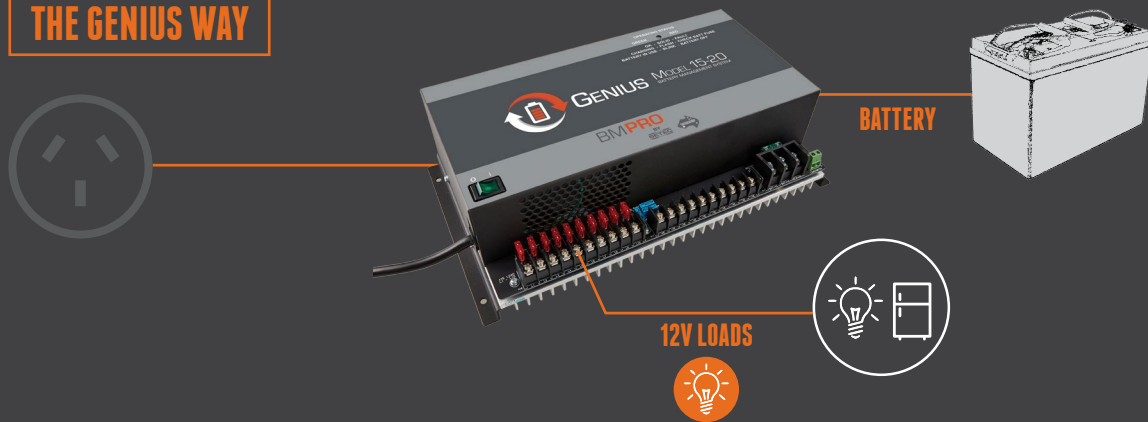

GENIUS IS AN ALL-IN-ONE, FULLY INTEGRATED BATTERY CHARGER & POWER SUPPLY, DESIGNED SPECIFICALLY FOR THE AUSTRALIAN RV MARKET.

THE OLD WAY

THE GENIUS WAY

$$A + B + C + D + E + F + G = \text{GENIUS}$$

BM PRO - 19 Henderson Rd, Knoxfield 3180, Victoria, Australia
 Phone +61 3 9763 0962 | Fax +613 9763 8789
 Email sales@teambmpro.com | Web www.teambmpro.com